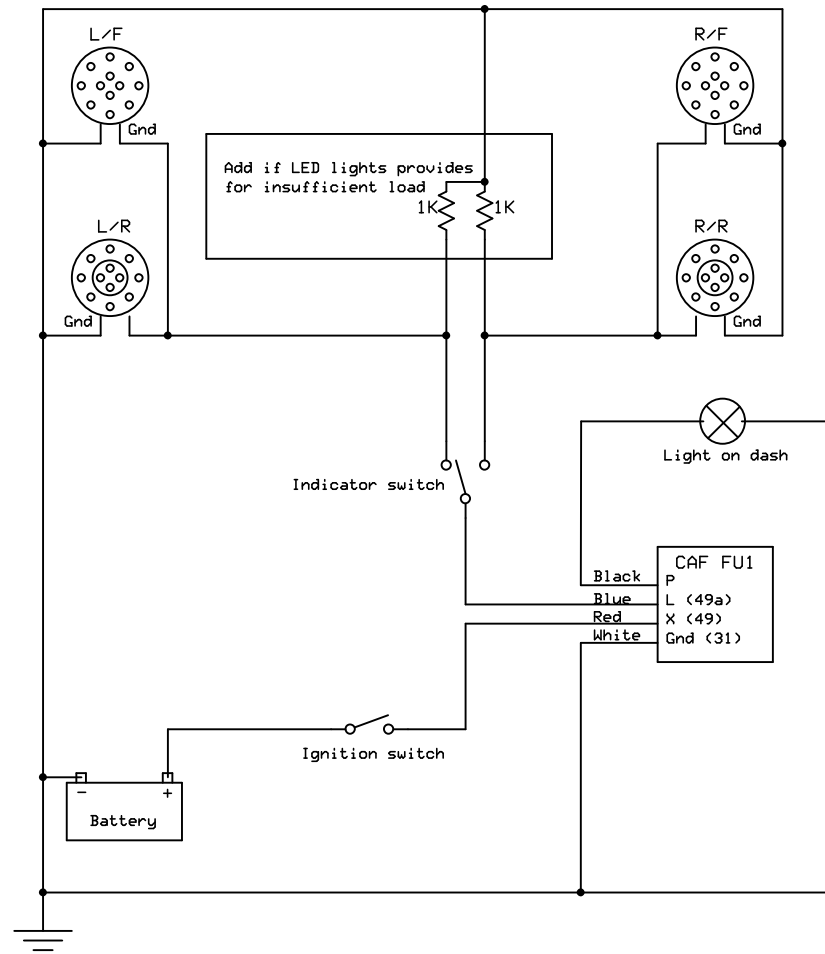

Basic schematic to show the connections of the CAF FU1 Flasher unit

Country Auto Field Service
6V to 24V LED Flasher Unit